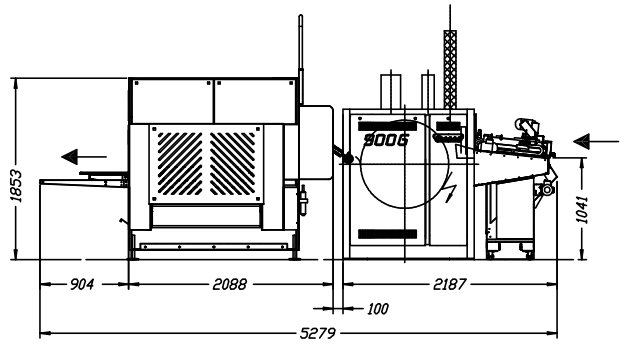

1C1/930G (36"x118") with Minifeed and Eurofold

scale:

CONFIDENTIAL Subject to change

Belgium

Nr : 0534 12 03	Typ :
Dat : 23/12/03	Get : frank