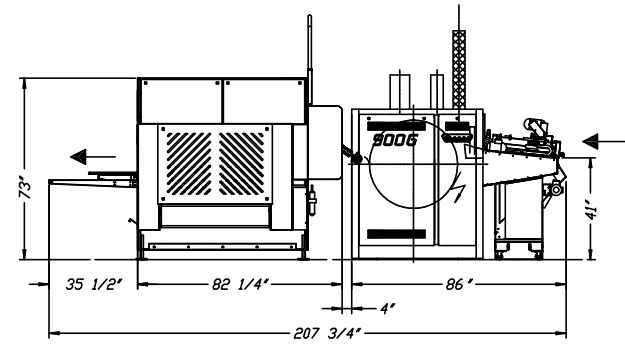

1C1/930G (36"x118") with Minifeed and Eurofold

scale:

CONFIDENTIAL Subject to change

Belgium

Nr : 0534 12 03	Typ :
Dat : 23/12/03	Get : frank