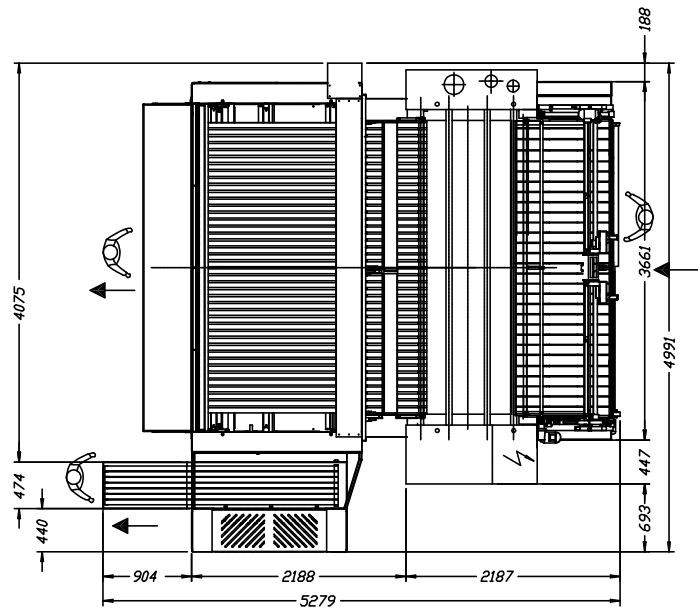

1C1/930G (36"x118") with Minifeed and Eurofold

scale:

CONFIDENTIAL Subject to change

Belgium

Nr : 0534 12 03	Typ :
Dat : 23/12/03	Get : frank