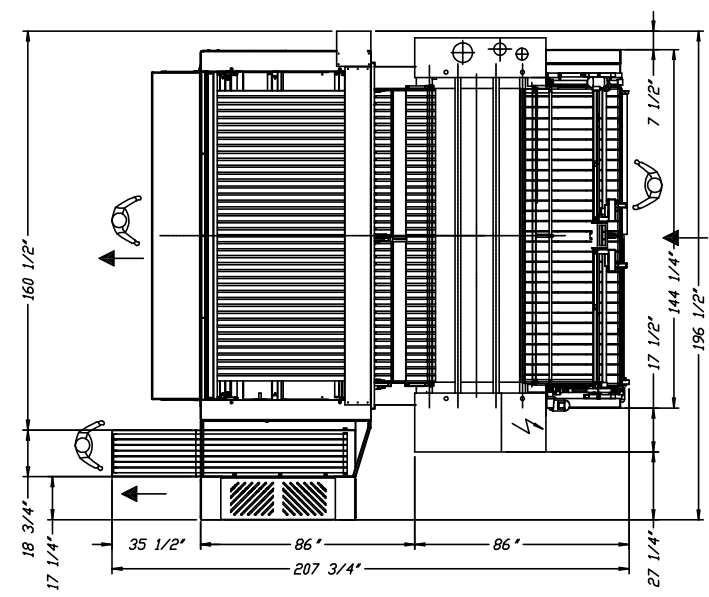

1C1/930G (36"x118") with Minifeed and Eurofold

scale:

CONFIDENTIAL Subject to change

Belgium

Nr : 0534 12 03	Typ :
Dat : 23/12/03	Get : frank