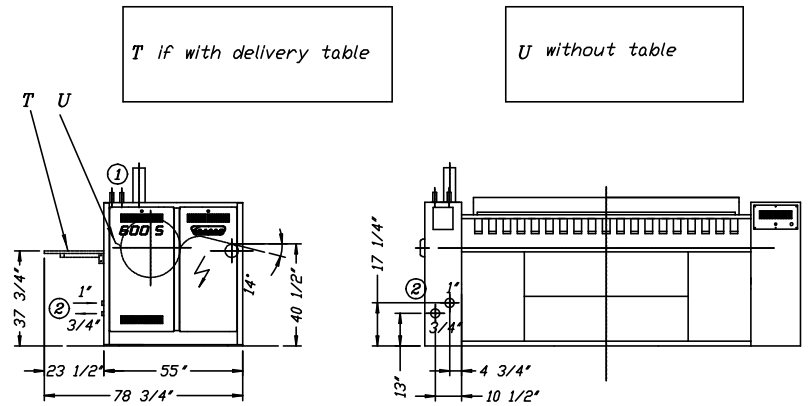

IRONER

MONO 24" S

L=118"

steam inlet	1"
steam return	3/4"
roll exhaust	dia 4 3/4"
electrical	380V- 3x6mm <sup>2</sup> +N+G
drive motor	2 HP -950 R.P.M
exhaust motor	1 HP 3000 R.P.M
pump motor	1/2 H.P -1380 R.P.M
main fuse	40A