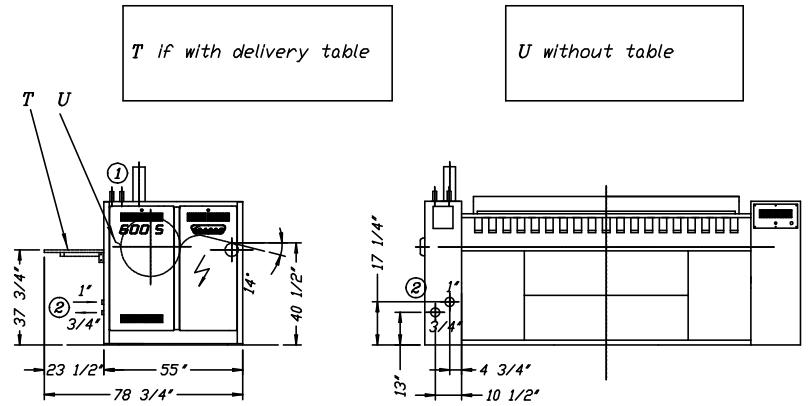

IRONER

MONO 24" S

L=130"

steam inlet	1"
steam return	3/4"
roll exhaust	dia 4 3/4"
electrical	380V- 3x6mm <sup>2</sup> +N+G
drive motor	2 HP -950 R.P.M
exhaust motor	1 HP 3000 R.P.M
pump motor	1/2 H.P -1380 R.P.M
main fuse	40A