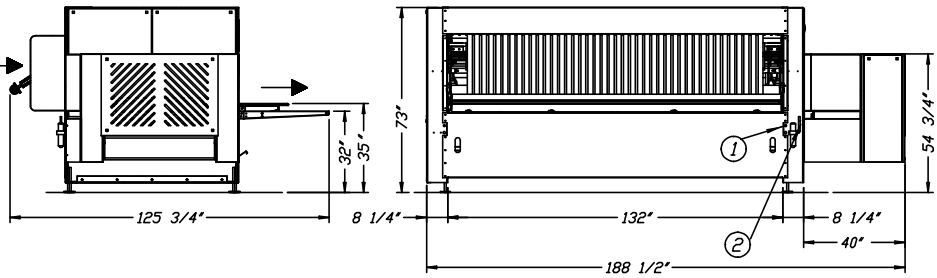

EUROFOLD 2 : 2 primary folds
 EUROFOLD 3 : 3 primary folds

+

3 crossfolds

RIGHT SIDE DELIVERY

3 x 4mm² + T+N

1 electrical connection

1/2"

2 air connection

3,850 lbs

weight

scale:

CONFIDENTIAL Subject to change

Belgium

Nr : 4033

Typ :

Dat : 02/09/02