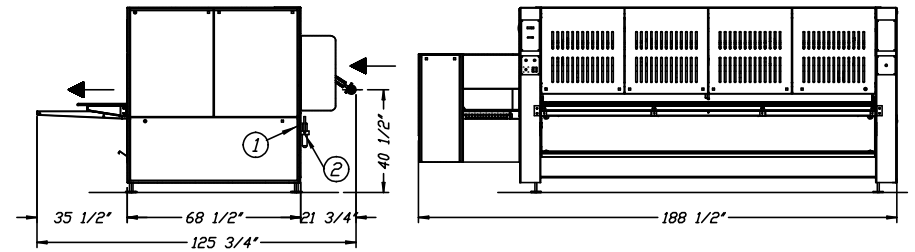

EUROFOLD 2 : 2 primary folds
 EUROFOLD 3 : 3 primary folds

+

3 crossfolds

RIGHT SIDE DELIVERY

3 x 4mm² + T+N

1 electrical connection

1/2"

2 air connection

3,850 lbs

weight

scale:

CONFIDENTIAL Subject to change

Belgium

Nr : 4033

Typ :

Dat : 02/09/02