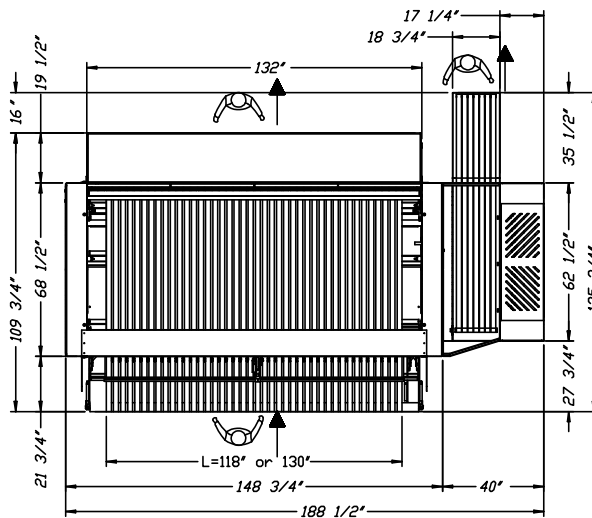

EUROFOLD 2 : 2 primary folds
 EUROFOLD 3 : 3 primary folds

+

3 crossfolds

RIGHT SIDE DELIVERY

3 x 4mm² + T+N

1 electrical connection

1/2"

2 air connection

3,850 lbs

weight

scale:

CONFIDENTIAL Subject to change

Belgium

Nr : 4033

Typ :

Dat : 02/09/02