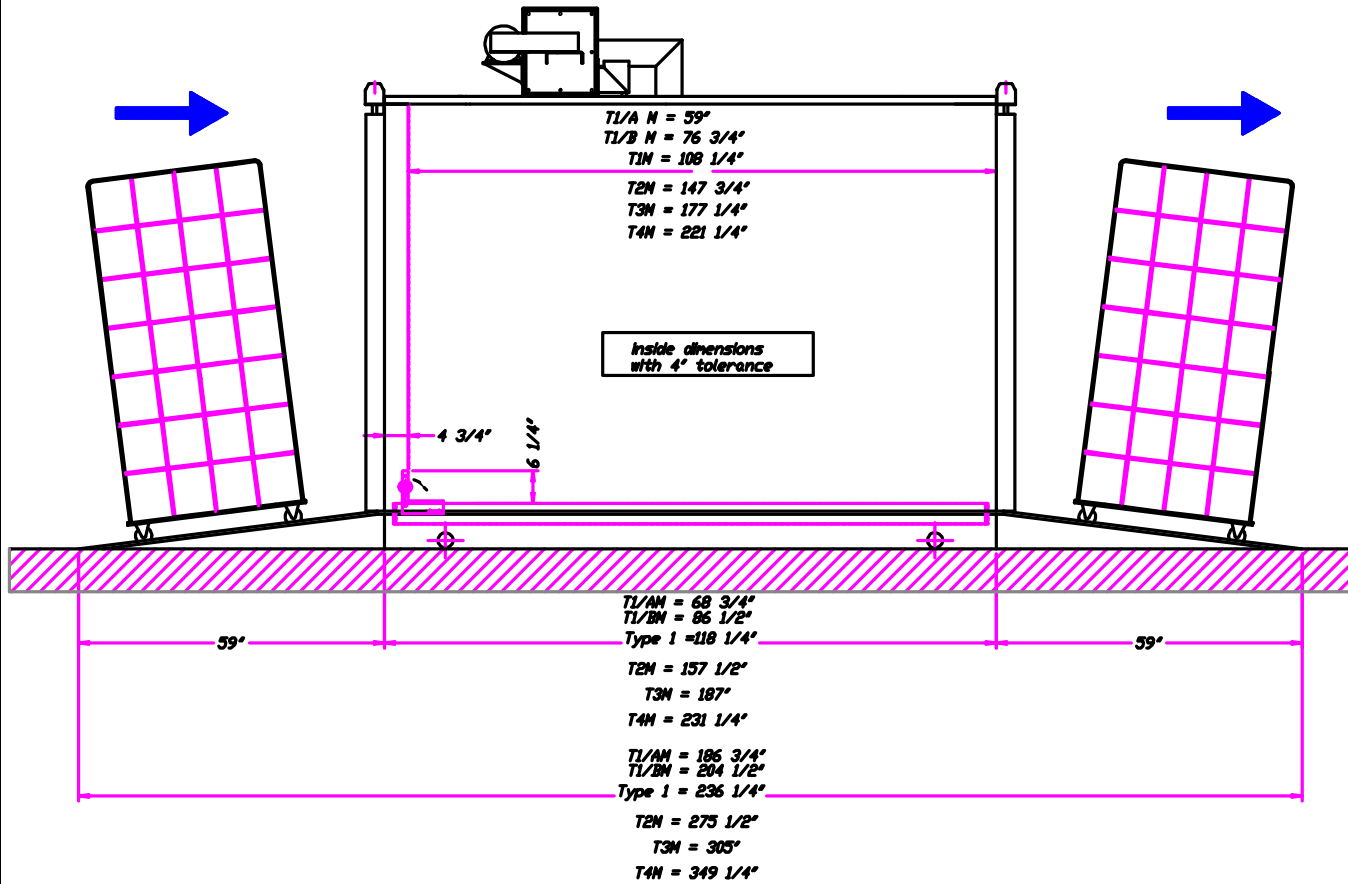

CARTWASH << MULTI PURPOSE >>
WASHING - DISINFECTING - DRYING.
MODEL T1/AM-T1/BM-T1M-T2M-T3M-T4M

PASS-THROUGH - ON THE GROUND - WITHOUT RECOVERY.

scale:

Subject to change

CONFIDENTIAL
 Belgium

| | | | |
|-------|---------|-------|--------------|
| Nr : | 4219 | Typ : | TROLLEY-WASH |
| Dat : | 1/22/04 | Get : | fillp/ASH |