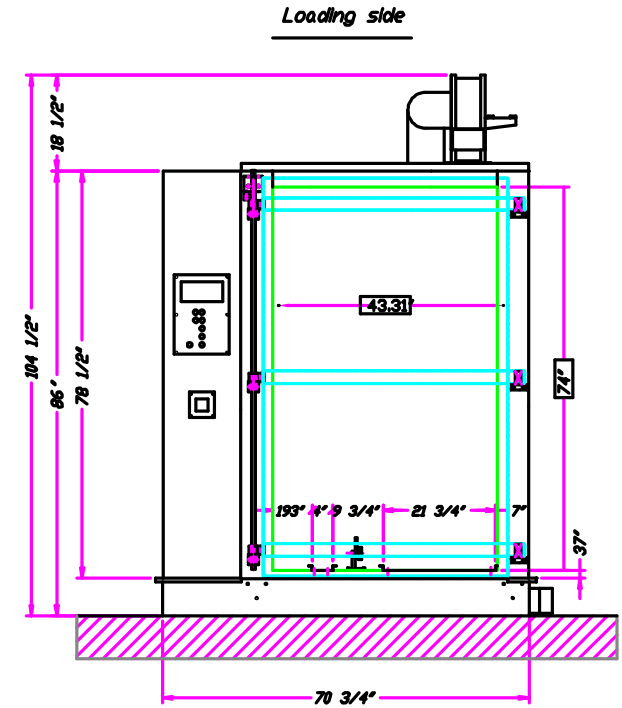

CARTWASH << MULTI PURPOSE >>
WASHING - DISINFECTING - DRYING.
MODEL T1/AM-T1/BM-T1M-T2M-T3M-T4M

PASS-THROUGH - ON THE GROUND - WITHOUT RECOVERY.

scale:

Subject to change

CONFIDENTIAL
 Belgium

| | | | |
|-------|---------|-------|--------------|
| Nr : | 4219 | Typ : | TROLLEY-WASH |
| Dat : | 1/22/04 | Get : | fillp/ASH |