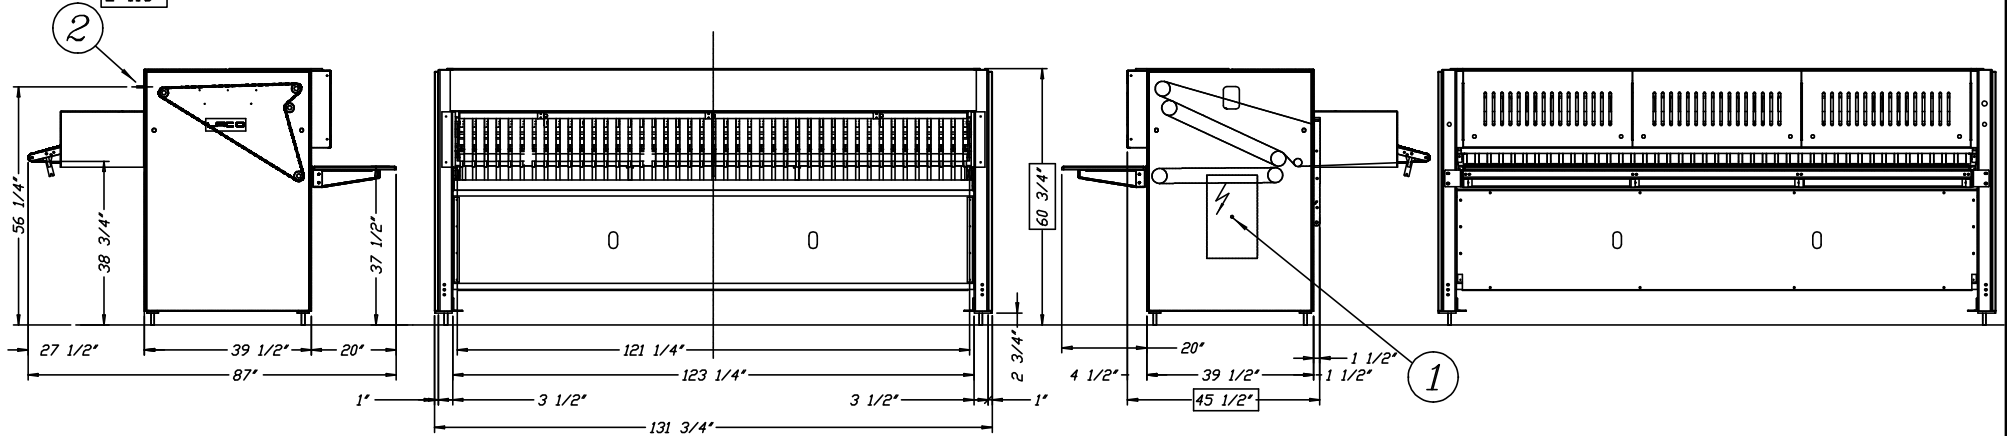

Lacofold

LACOFOLD; 2 primaries

L=118"

①
2 x 1,5mm² + T+N (220V.)
electrical connection

②
1/4"
air intake

60 3/4" x 45 1/2" x 131 3/4"
maximum dimensions for container

weight
1,760 lbs.

scale:

Subject to change

CONFIDENTIAL
Belgium

Nr : 4258
Dat : 04/02/03

Typ : LACOFOLD
Get : frank