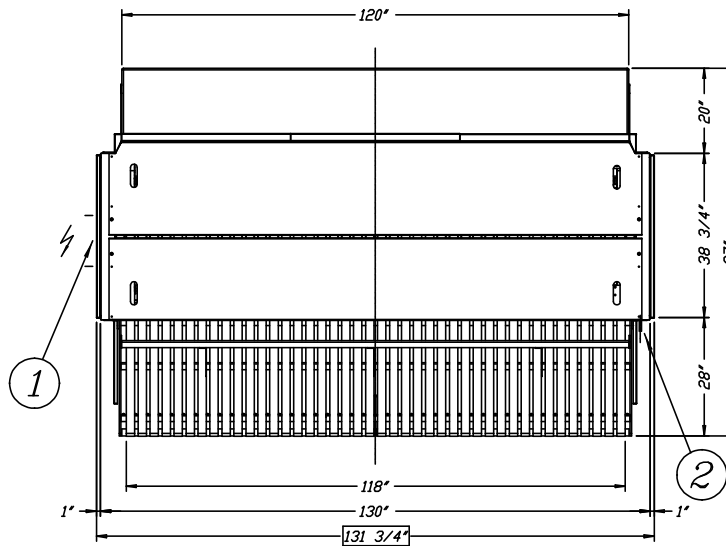

Lacofold

LACOFOLD; 2 primaries

L=118"

①
2 x 1,5mm² + T+N (220V.)
electrical connection

②
1/4"
air intake

60 3/4" x 45 1/2" x 131 3/4"
maximum dimensions for container

weight
1,760 lbs.

scale:

Subject to change

CONFIDENTIAL
Belgium

Nr : 4258
Dat : 04/02/03

Typ : LACOFOLD
Get : frank