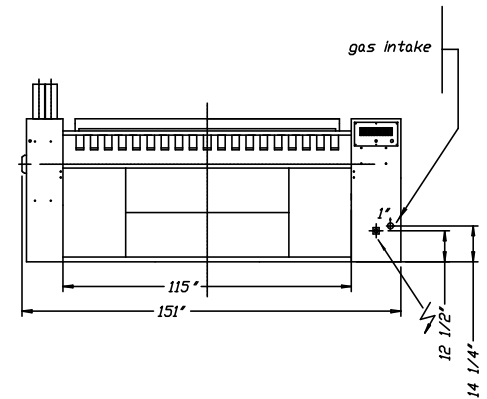

IRONERS

ONE ROLL 24" GAS

SMALL FRAME WITH REMOVABLE FEED TABLE

118"

T if with delivery table

U without table

gas intake	1"
gas exhaust ①	dia 4 3/4"
roll exhaust ②	dia 4 3/4"
drive motor	1 1/2 HP-950 R.P.M
exhaust motor	1 H.P.-2850 R.P.M
pump motor	1/2 H.P -1380 R.P.M
circulation pump	3 H.P - 2850 R.P.M
electrical	380V: 3x10mm ² +N + T
main fuse	32 Amps